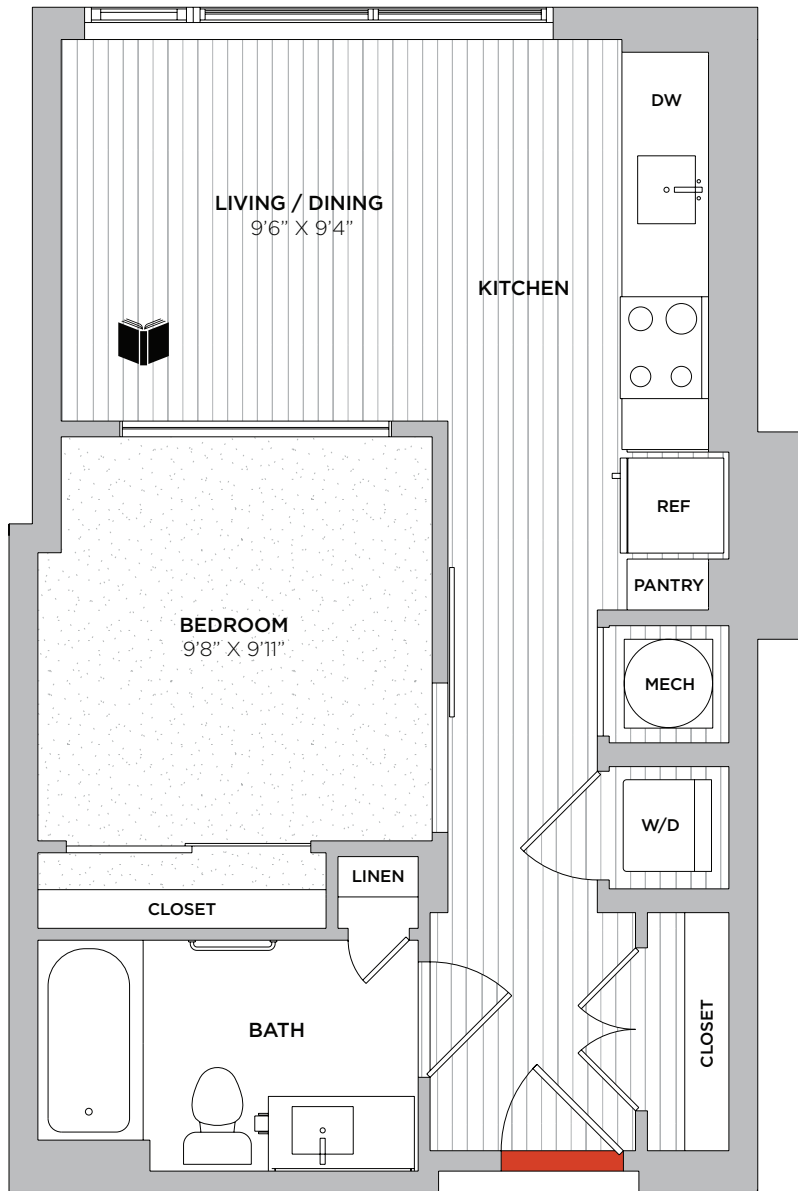

NOVEL

SOUTH
CAPITOL

Apartment S1 Studio | 1 Baths | 502 sf

Available _____ Price _____

Floor _____ Apartment. _____

2 EYE SREET, SE WASHINGTON DC 20003 | 202.839.3723 | NOVELSOUTHCAPITOL.COM

* Floor Plans are an artist's conception. Details and dimensions may differ from actual plans.